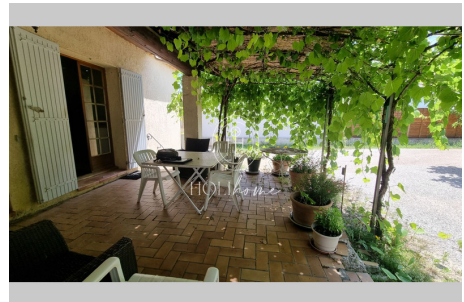

Agence Holihome - 713 route de Peynier - 13720 Belcodène

Tél: 06 28 45 14 48 - ventes@holihome.net

Document non contractuel - *prix F.A.I.